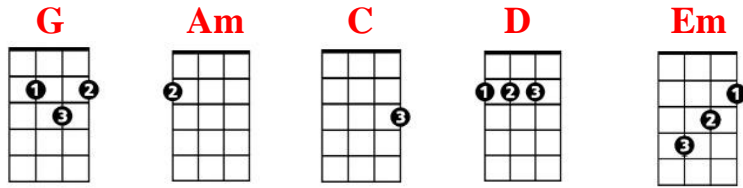

WHITE CHRISTMAS

Irving Berlin

Intro: **G Am C G**

G Am D
I'm dreaming of a white Christmas
Am D G
Just like the ones I used to know
Em C Am
Where the tree tops glisten and children listen
G Am D
To hear sleigh bells in the snow
G Am D
I'm dreaming of a white Christmas
Am D G
With every Christmas card I write
Em C Am
May your days be merry and bright
G D G
And may all your Christmases be white

Bridge: **G Am D Am D G Em C Am G Am D**

G Am D
I'm dreaming of a white Christmas
Am D G
Just like the ones I used to know
Em C Am
So may your days be merry and bright
G D G
And may all your Christmases be white
Em C Am
May your days be merry and bright
G D G
And may all your Christmases be white